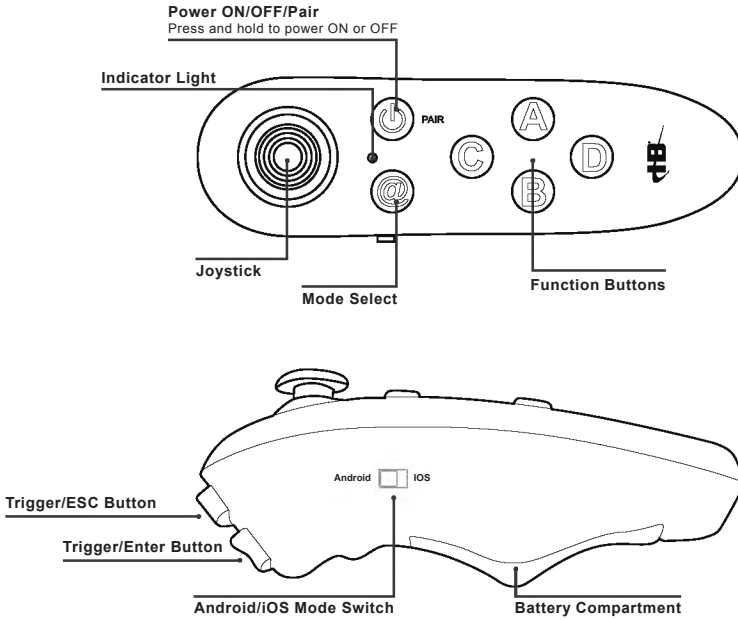

Instruction Manual

Universal VR Remote Controller

Model #: VRRC

Features

- Supports Android/iOS/PC
- 360° joystick
- Shooter key x 2
- Function keys: A, B, C, D
- Function key switch
- iOS/Android switch
- Power/pairing button
- Shutter button for selfies
- DC Battery power: Requires 2 AAA batteries (not included)

Controls

Batteries

Power and Pairing

- Press and hold the **Power/Pair button** to power ON and begin pairing. The indicator will flash blue. On your phone's Bluetooth setting, select **VR BOX** from the list of available options to pair. After pairing, the indicator will slowly flash blue.
- Press and hold **Power/Pair button** for 5 seconds to power OFF.
- Once paired, press and hold the **Power/Pair button**. The remote will power ON and automatically reconnect to your phone.
- Press and hold **Power/Pair button** for 3 seconds to unpair your phone.