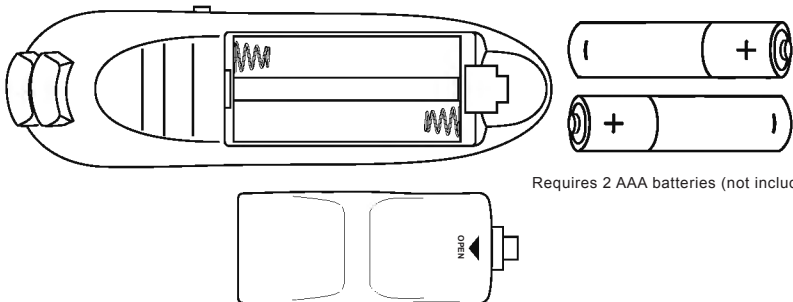

Instruction Manual

Universal VR Remote Controller

Model #: VRRC

Features

- Supports Android/iOS/PC
- 360° joystick
- Shooter key x 2
- Function keys: A, B, C, D
- Function key switch
- iOS/Android switch
- Power/pairing button
- Shutter button for selfies
- DC Battery power: Requires 2 AAA batteries (not included)

Controls

Batteries

Power and Pairing

- Press and hold the **Power/Pair button** to power ON and begin pairing. The indicator will flash blue. On your phone's Bluetooth setting, select **VR BOX** from the list of available options to pair. After pairing, the indicator will slowly flash blue.
- Press and hold **Power/Pair button** for 5 seconds to power OFF.
- Once paired, press and hold the **Power/Pair button**. The remote will power ON and automatically reconnect to your phone.
- Press and hold **Power/Pair button** for 3 seconds to unpair your phone.