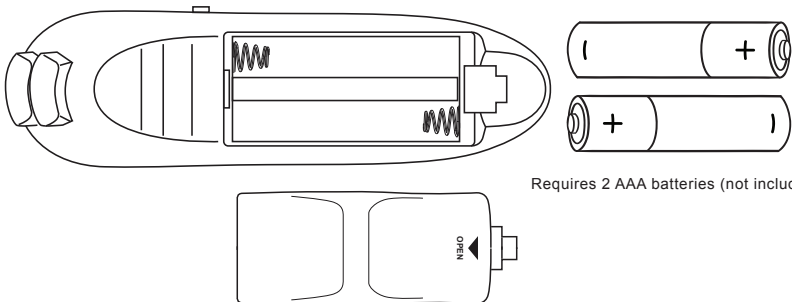

Instruction Manual

Universal VR Remote Controller

Model #: VRRC

Features

- Supports Android/iOS/PC
- 360° joystick
- Shooter key x 2
- Function keys: A, B, C, D
- Function key switch
- iOS/Android switch
- Power/pairing button
- Shutter button for selfies
- DC Battery power: Requires 2 AAA batteries (not included)

Controls

Batteries