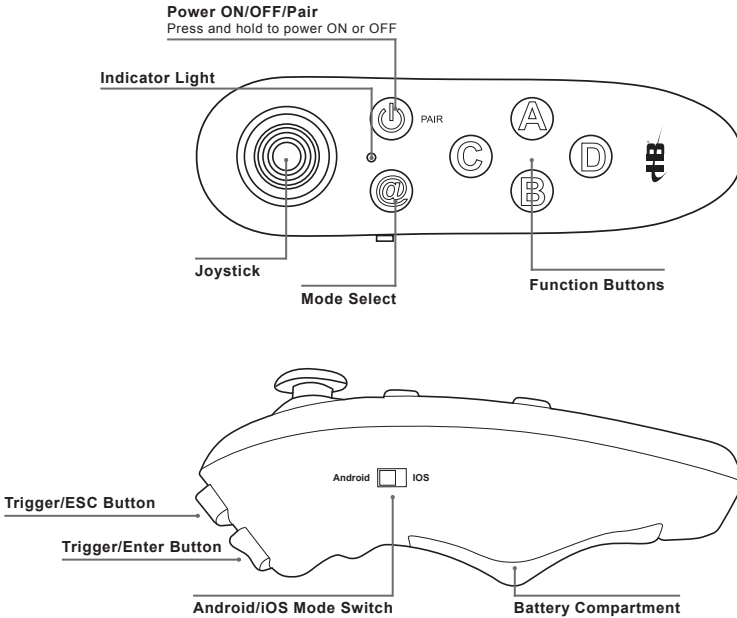

Instruction Manual

Universal VR Remote Controller

Model #: VRRC

Features

- Supports Android/iOS/PC
- 360° joystick
- Shooter key x 2
- Function keys: A, B, C, D
- Function key switch
- iOS/Android switch
- Power/pairing button
- Shutter button for selfies
- DC Battery power: Requires 2 AAA batteries (not included)

Controls