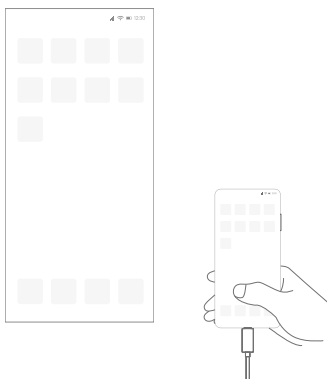

Please scan the QR code for information on compatible smartphones and to download Nebula.

Or visit: <https://www.nreal.ai/nebula>

Plug & Go

Wear your Nreal Light, plug them into your phone and the Nebula app will launch automatically.

Note: Nreal Light runs on your phone's battery.

Your phone is your controller

In Nebula, you use your phone to interact with 3D content in space.

Hold your phone in front of you to point at content and tap anywhere on your touchscreen to interact with it.

Display Modes

Nebula supports Mixed Reality (MR) Space and Air Casting.

Swipe down on the system notification bar to switch modes at any time.

Air Casting

Cast the content of your phone screen and project it into your field of vision for an extended display.

To navigate, use your phone the way you normally would for all apps.

MR Space

Open multiple apps at once within 3D space using the Home Screen in Nebula.

To navigate, point at content and icons with your phone's virtual laser and tap on your touchscreen.