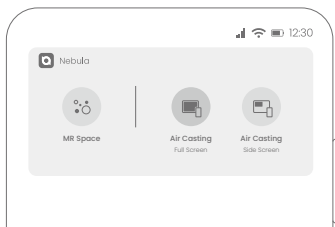

Please scan the QR code for information on compatible smartphones and to download Nebula.

Or visit: <https://www.nreal.ai/nebula>

Plug & Go

Wear your Nreal Light, plug them into your phone and the Nebula app will launch automatically.

Note: Nreal Light runs on your phone's battery.

Your phone is your controller

In Nebula, you use your phone to interact with 3D content in space.

Hold your phone in front of you to point at content and tap anywhere on your touchscreen to interact with it.

Display Modes

Nebula supports Mixed Reality (MR) Space and Air Casting.

Swipe down on the system notification bar to switch modes at any time.

Air Casting

Cast the content of your phone screen and project it into your field of vision for an extended display.

To navigate, use your phone the way you normally would for all apps.

MR Space

Open multiple apps at once within 3D space using the Home Screen in Nebula.

To navigate, point at content and icons with your phone's virtual laser and tap on your touchscreen.