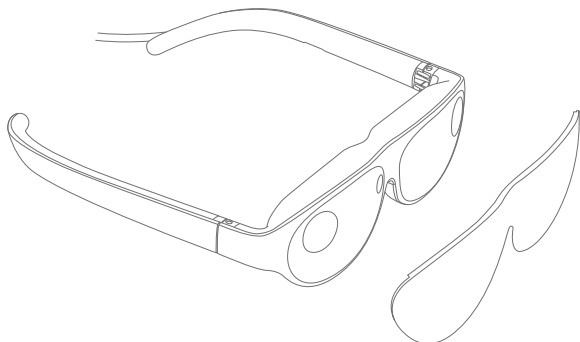

Display Modes

Nebula supports Mixed Reality (MR) Space and Air Casting.

Swipe down on the system notification bar to switch modes at any time.

Air Casting

Cast the content of your phone screen and project it into your field of vision for an extended display.

To navigate, use your phone the way you normally would for all apps.

MR Space

Open multiple apps at once within 3D space using the Home Screen in Nebula.

To navigate, point at content and icons with your phone's virtual laser and tap on your touchscreen.

VR Cover

Attach the VR Cover to the front of Nreal Light for an immersive video-watching experience!

⚠ WARNING Attaching the VR Cover completely blocks out your physical surroundings. Please do not walk around while using the cover as this may result in accidents such as stumbling or falling. You are responsible for creating and maintaining a safe user environment.