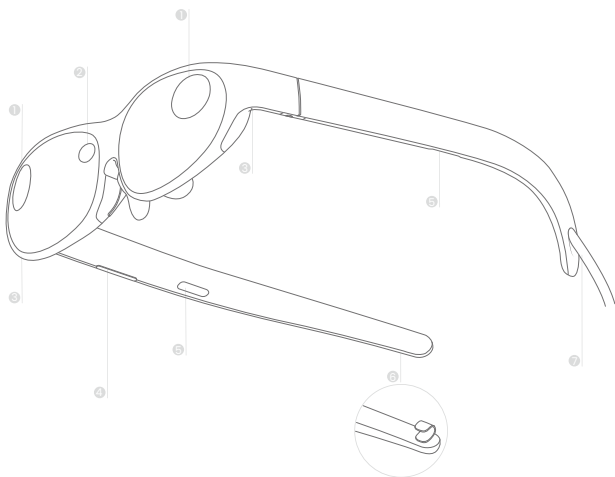

QUICKSTART

What's in the Box

Nreal Light

VR Cover^①

Prescription-Lens Frame^②

4 Nose Pads

Clip^③

Glasses Case
Glasses Cleaning Cloth
Quickstart Guide

Nreal Light

① Spatial Computing Camera

② Photo & Video Capture Camera^④

④ Brightness Button

⑥ Clip

③ Microphone

⑤ Spatial Sound Speaker

⑦ Cable^⑤

① To enjoy an even more immersive video-watching experience.

② To add your own prescription lenses at your local optician's (if required).

③ To help stabilize the glasses and prevent them from falling, connect the cable to the clip while you are wearing the glasses.

Note: Nreal Light runs on your phone's battery.

Your phone is your controller

In Nebula, you use your phone to interact with 3D content in space.

Hold your phone in front of you to point at content and tap anywhere on your touchscreen to interact with it.