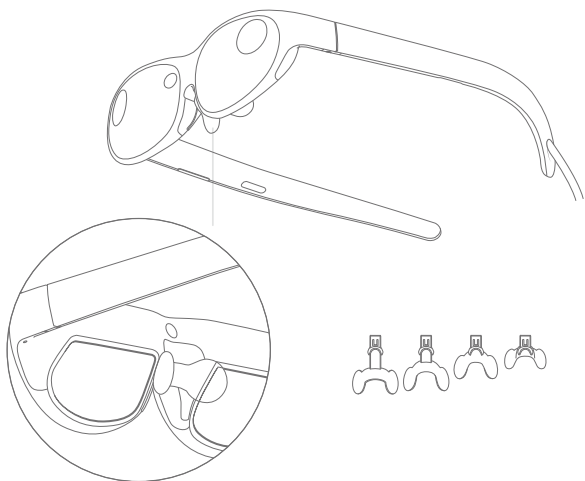

Nreal Light

① Spatial Computing Camera

② Photo & Video Capture Camera^④

④ Brightness Button

⑥ Clip

③ Microphone

⑤ Spatial Sound Speaker

⑦ Cable^⑤

① To enjoy an even more immersive video-watching experience.

② To add your own prescription lenses at your local optician's (if required).

③ To help stabilize the glasses and prevent them from falling, connect the cable to the clip while you are wearing the glasses.

④ To support Nreal's spatial algorithms. Cannot be used by users or apps to take photographs or record video.

⑤ To connect to your smartphone (Nreal Light does not have a battery, do not use this cable for charging).

Setup

Please select and attach the most comfortable nose pad to your Nreal Light.

If you require prescription lenses your local optician can add them to the Prescription Lens Frame.

Getting Ready

To use your Nreal Light glasses you must first activate them using the Nebula app and a compatible smartphone.