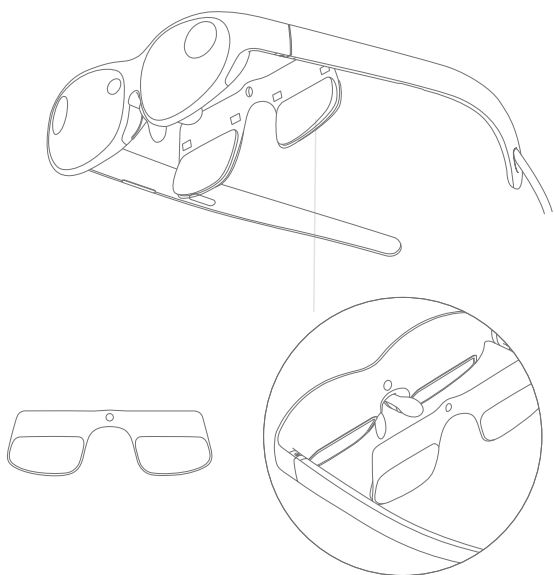

If you require prescription lenses your local optician can add them to the Prescription Lens Frame.