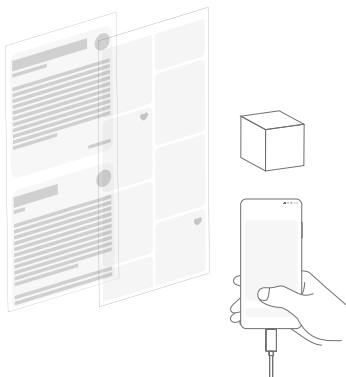

Note: Nreal Light runs on your phone's battery.

Your phone is your controller

In Nebula, you use your phone to interact with 3D content in space.

Hold your phone in front of you to point at content and tap anywhere on your touchscreen to interact with it.

Display Modes

Nebula supports Mixed Reality (MR) Space and Air Casting.

Swipe down on the system notification bar to switch modes at any time.

Air Casting

Cast the content of your phone screen and project it into your field of vision for an extended display.

To navigate, use your phone the way you normally would for all apps.

MR Space

Open multiple apps at once within 3D space using the Home Screen in Nebula.

To navigate, point at content and icons with your phone's virtual laser and tap on your touchscreen.